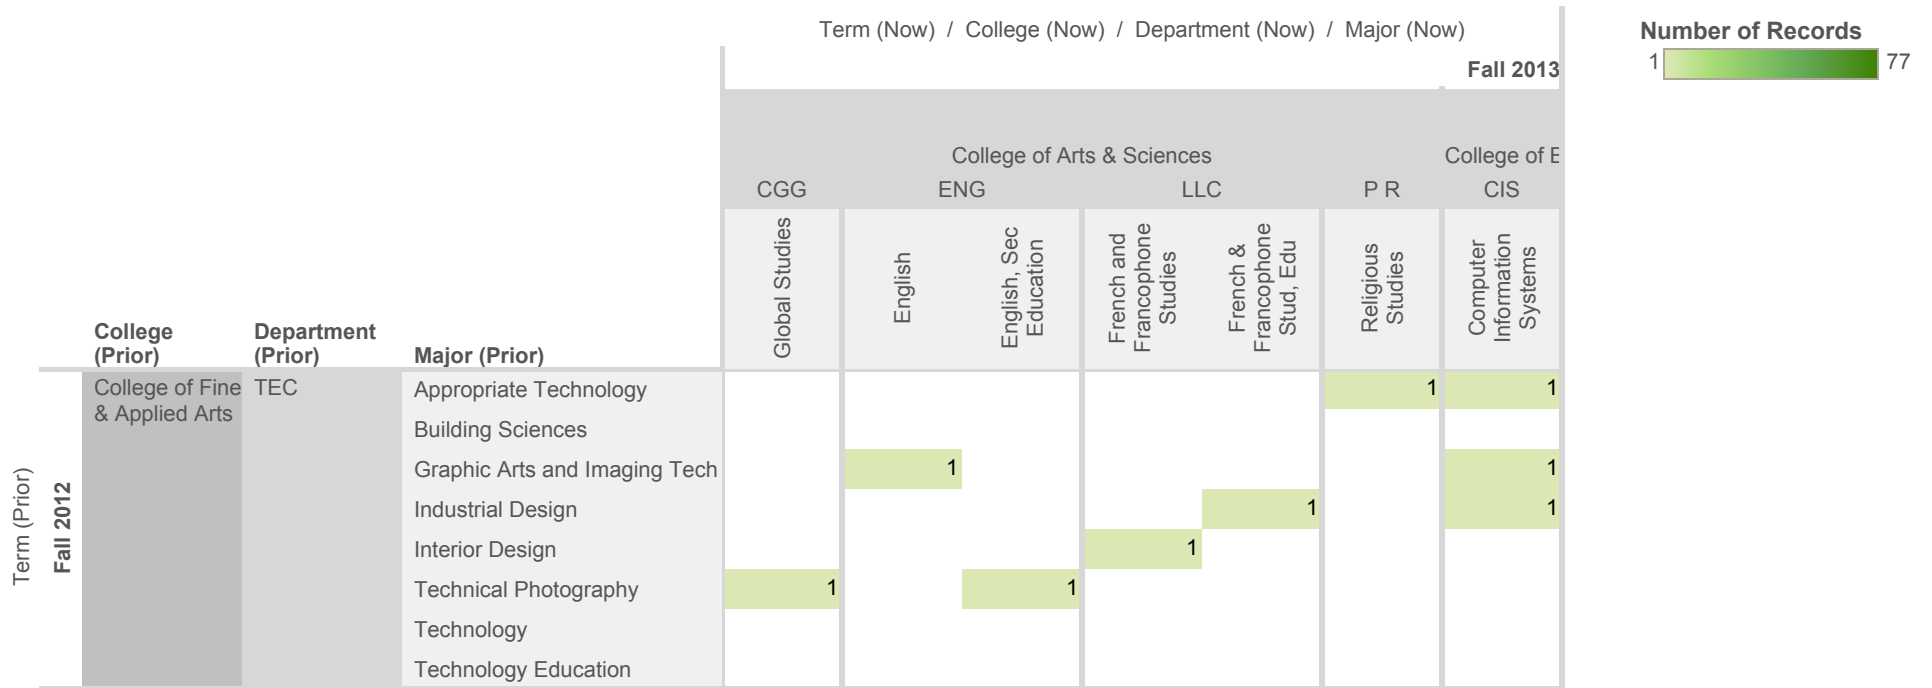

Undergraduate Major Migration Fall 2012 - Fall 2013

Term (Now) / College (Now) / Department (Now) / Major (Now)

NOTE: You may apply filters to the visualization on the "College Migration" tab.

Undergraduate Major Migration Fall 2012 - Fall 2013

NOTE: You may apply filters to the visualization on the "College Migration" tab.

Undergraduate Major Migration Fall 2012 - Fall 2013

Term (Now) / College (Now) / Department (Now) / Major (Now)

Number of Records
1  77