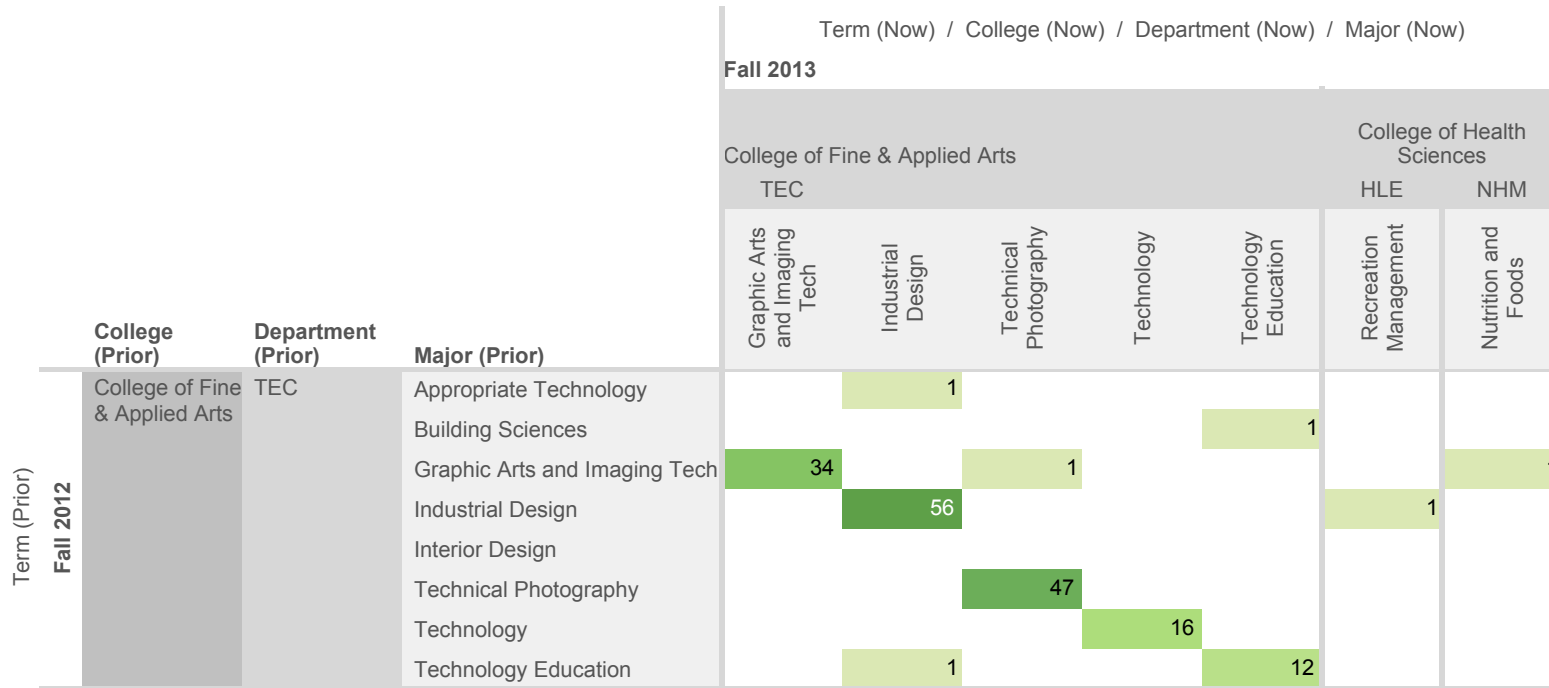

Undergraduate Major Migration Fall 2012 - Fall 2013

Term (Now) / College (Now) / Department (Now) / Major (Now)

NOTE: You may apply filters to the visualization on the "College Migration" tab.

Undergraduate Major Migration Fall 2012 - Fall 2013

Term (Now) / College (Now) / Department (Now) / Major (Now)

Fall 2013

Number of Records

Term (Prior)	College (Prior)	Department (Prior)	Major (Prior)	College of Business							College of Fine & Applied Arts		
				MGT		ART	COM		TEC				
				Hospitality & Tourism Mgmt	Graphic Design	Communication, Advertising	Interior Design	Appropriate Technology	Building Sciences	Commercial Photography			
Fall 2012	College of Fine & Applied Arts	TEC	Appropriate Technology					75	1				
			Building Sciences					1	77				
			Graphic Arts and Imaging Tech		1	1					1		
			Industrial Design			1		1					
			Interior Design	1			32						
			Technical Photography								1		
			Technology										
			Technology Education										

NOTE: You may apply filters to the visualization on the "College Migration" tab.

Undergraduate Major Migration Fall 2012 - Fall 2013

Term (Now) / College (Now) / Department (Now) / Major (Now)

Number of Records
1  77

NOTE: You may apply filters to the visualization on the "College Migration" tab.